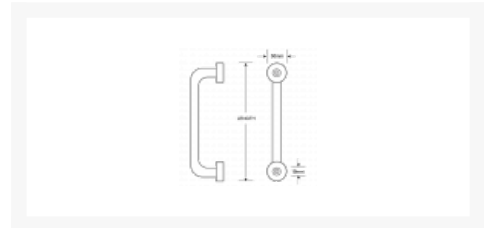

## ASEC Bolt Fix Round Rose Aluminium Pull Handle

### Description

---

Designed to compliment round rose lever furniture.