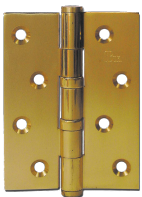

ASEC Ball Bearing Hinge

Description

Ball race hinges with a button tip ideal for heavier doors

Features

- Visi packed
- Complete with fixing screws

Product Table

AS1500

PB