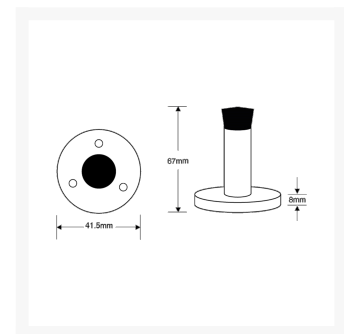

ASEC Aluminium Wall Door Stop

Description

Economical sea projecting door stop

Features

- 3 screw fixing

Product Table

AS4022

SAA