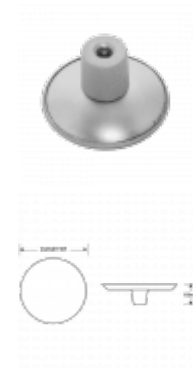

ASEC Aluminium Cupboard Knob

Description

Dish style SAA cupboard knob

Features

- Bolt fixing

Product Table

AS4039
32mm SAA

AS4029
38mm SAA