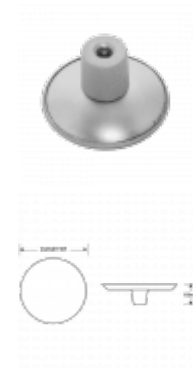

## ASEC Aluminium Cupboard Knob

### Description

---

Dish style SAA cupboard knob

### Product Table

---

**AS4039**  
32mm SAA

**AS4029**  
38mm SAA