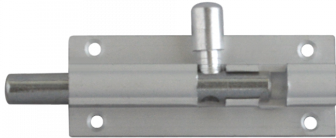

ASEC Aluminium 25mm Wide Straight Barrel Bolt

Description

Traditional bolt for securing a door from the inside

Features

- Complete with screws

Product Table

AS3369
102mm Visi

AS3366
50mm Visi

AS3367
64mm Visi

AS3368

76mm Visi