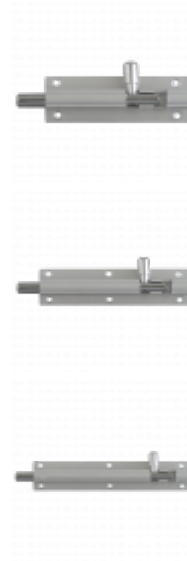

ASEC Aluminium 25mm Wide Straight Barrel Bolt

Description

Traditional bolt for securing a door from the inside

Features

- Complete with screws

Product Table

AS3369
102mm Visi

AS3366
50mm Visi

AS3367
64mm Visi

AS3368

76mm Visi