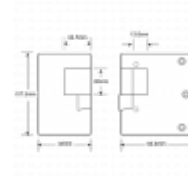

ASEC A8 Rim Release

Description

This release is designed to work with the Ingersoll SC71 & SC73 nightlatch.

Features

- To suit Ingersoll SC71 & SC73 nightlatch
- Low duty
- Inward opening only
- 12V DC continuously rated