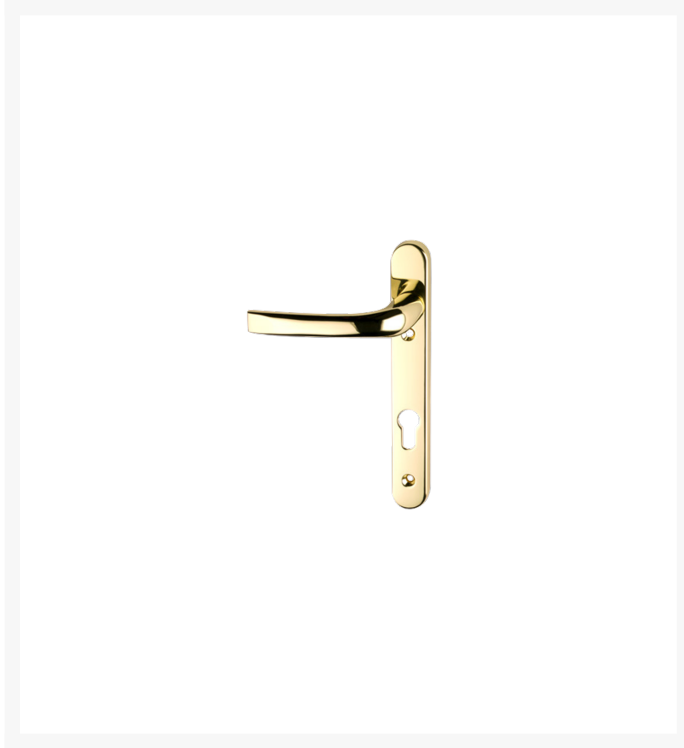

ASEC 92 Lever/Lever UPVC Furniture - 220mm Backplate

Description

Stylish contemporary design available in a range of attractive finishes.

92mm Centres

Features

- Quality die cast construction
- Supplied complete with screws and spindles
- Unsprung levers
- Non handed
- Lift Lever
- 122mm Screw centres
- Handles to suit FUHR, AGB, ASGARD, KFV, MACO, WINKHAUS, GU, LOCKMASTER & MILA

Product Table

	L18404 Black
	L18405 Chrome
	L18406 Gold
	L18407 White