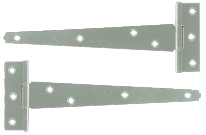

### Description

---

A pair of light duty T-hinges, ideal for lightweight doors, cupboards, gates and DIY Projects.

### Product Table

---

**AS10214**

Black - 150mm (Pair)

**AS10215**

Black - 200mm (Pair)

**AS10216**

Black - 250mm (Pair)

**AS3217**

Black - 300mm (Pair)

**AS10219**

Zinc Plated - 150mm (Pair)

**AS10220**

Zinc Plated - 200mm (Pair)

**AS10221**

Zinc Plated - 250mm (Pair)

**AS10222**

Zinc Plated - 300mm (Pair)