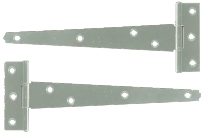

### Description

---

A pair of light duty T-hinges, ideal for lightweight doors, cupboards, gates and DIY Projects.

### Features

---

- Supplied On Header Card - Ideal For Merchandiser Display
- Sold In Pairs
- Light Duty T Hinge

### Product Table

---

**AS10214**

Black - 150mm (Pair)

**AS10215**

Black - 200mm (Pair)

**AS10216**

Black - 250mm (Pair)

**AS3217**

Black - 300mm (Pair)

**AS10219**

Zinc Plated - 150mm (Pair)

**AS10220**

Zinc Plated - 200mm (Pair)

**AS10221**

Zinc Plated - 250mm (Pair)