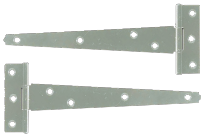

### Description

---

A pair of light duty T-hinges, ideal for lightweight doors, cupboards, gates and DIY Projects.

### Product Table

---

**AS10214**

Black - 150mm (Pair)

**AS10215**

Black - 200mm (Pair)

**AS10216**

Black - 250mm (Pair)

**AS3217**

Black - 300mm (Pair)

**AS10219**

Zinc Plated - 150mm (Pair)

**AS10220**

Zinc Plated - 200mm (Pair)

**AS10221**

Zinc Plated - 250mm (Pair)

**AS10222**

Zinc Plated - 300mm (Pair)