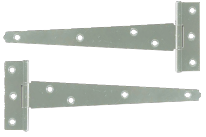

### Description

---

A pair of light duty T-hinges, ideal for lightweight doors, cupboards, gates and DIY Projects.

### Features

---

- Supplied On Header Card - Ideal For Merchandiser Display
- Sold In Pairs
- Light Duty T Hinge

### Product Table

---

**AS10214**

Black - 150mm (Pair)

**AS10215**

Black - 200mm (Pair)

**AS10216**

Black - 250mm (Pair)

**AS3217**

Black - 300mm (Pair)

**AS10219**

Zinc Plated - 150mm (Pair)

**AS10220**

Zinc Plated - 200mm (Pair)

**AS10221**

Zinc Plated - 250mm (Pair)