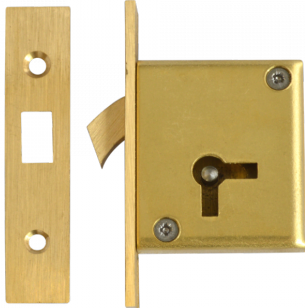

# ASEC 85 4 Lever Mortise Cupboard Hooklock

## Description

Sliding cupboard door or desk lock

Supplied With 2 Keys

4 Lever Mechanism

Keyed To Differ

Call For Workshop Services

## Features

- Not reversible - handing must be stated when ordering
- Supplied c/w strike plate

## Product Table

**AS6520**

64mm SB KD LH Visi

**AS6521**

64mm SB KD RH Visi