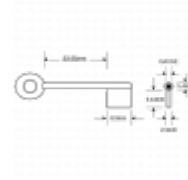

ASEC Small Pipe Cabinet Blank

Description

Multi purpose key blank to suit various cabinet locks

Mortice Key

Features

- Asec Key Blank

Product Table

 **AS11080**
10 Gauge

 **AS11081**
9 Gauge