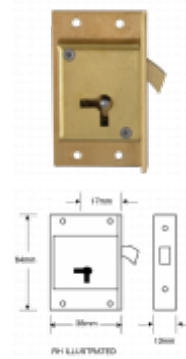

ASEC 80 4 Lever Cut Cupboard Lock

Description

Sliding cupboard door or desk lock

Supplied With 2 Keys

4 Lever Mechanism

Keyed To Differ

Call For Workshop Services

Features

- Not reversible - handing must be stated when ordering
- Supplied c/w strike plate

Product Table

AS6517

64mm SB KD LH Visi

AS6518

64mm SB KD RH Visi