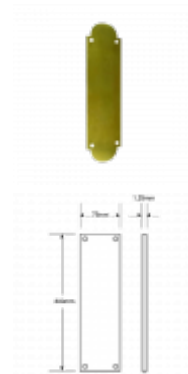

# ASEC 75mm Wide Polished Brass Finger Plate

## Description

---

Screw fixed 300mm x 75mm Polished Brass finger plate

## Features

---

- Easy to install
- 1.5mm thick polished brass plate
- 75mm wide
- Screw fixing

## Product Table

---

**AS1600**  
300mm PB Standard