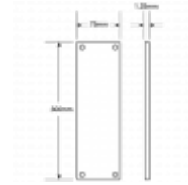

ASEC 75mm Wide Aluminium `Pull` Finger Plate

Description

Screw fixed 300mm x 75mm Satin Anodised Aluminium finger plate

Features

- Easy to install
- 1.5mm thick anodised aluminium plate
- 75mm wide
- Screw fixing

Product Table

AS1605

300mm SAA