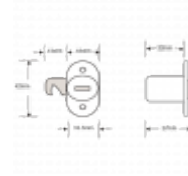

ASEC Twin Flange Fix Furniture Pedestal Hook Cam Lock

Description

Drawer / cabinet lock with a twin fixing back plate, and hook

Supplied With 2
Keys

Cylinder Key

Keyed To Differ

Features

- 90 Degree lock/unlocked
- 2 Keyed