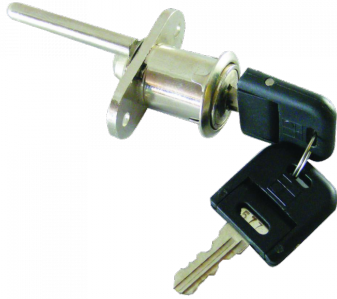

ASEC Twin Flange Fix Furniture Pedestal Lock

Description

Drawer / cabinet lock with a twin fixing back plate

Supplied With 2
Keys

Cylinder Key

Keyed To Differ

Features

- 180 Degree lock/unlocked
- 2 Keyed

Product Table

AS9956
Pedestal Lock