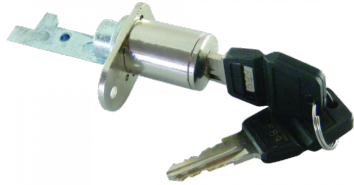

# ASEC Half Cut Out Cam Furniture Pedestal Lock

## Description

---

Drawer / cabinet lock with a single fixing for narrow applications, cam cut away to suit locking bars

Supplied With 2  
Keys

Cylinder Key

Keyed To Differ

## Features

---

- 180 Degree lock/unlocked
- 2 Keyed