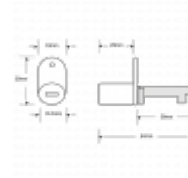

# ASEC Half Cut Out Cam Furniture Pedestal Lock

## Description

---

Drawer / cabinet lock with a single fixing for narrow applications, cam cut away to suit locking bars

Supplied With 2  
Keys

Cylinder Key

Keyed To Differ

## Features

---

- 180 Degree lock/unlocked
- 2 Keyed