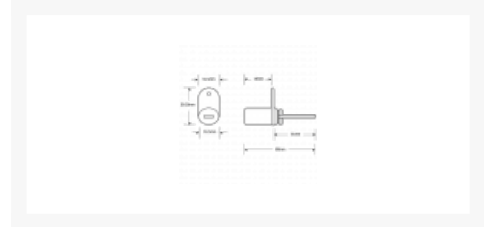

ASEC Single Flange Fix Furniture Pedestal Lock

Description

Drawer / cabinet lock with a single fixing for narrow applications

Supplied With 2
Keys

Cylinder Key

Keyed To Differ

Features

- 180 Degree lock/unlocked