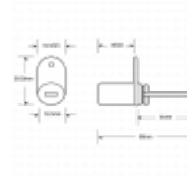

# ASEC Single Flange Fix Furniture Pedestal Lock

## Description

---

Drawer / cabinet lock with a single fixing for narrow applications

Supplied With 2  
Keys

Cylinder Key

Keyed To Differ

## Features

---

- 180 Degree lock/unlocked
- 2 Keyed